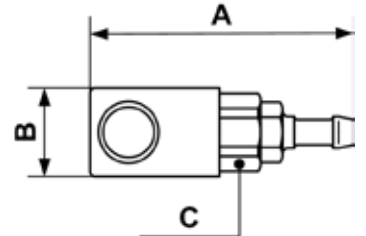

STANDARD S/STEEL QUICK RELEASE COUPLINGS - PROXI 06

Hose tail coupler - Stainless Steel

Profile : ISO 6150B

Min / Max operating pressure 0 / 12 bar	Flow rate at 6 bar 800 l/min	ID passage 6 mm	Min. / Max temperature -15 / 70 °C
---	--	---------------------------	--

Part number	For hose ID	Dim. A (mm)	Dim. B (mm)	Dim. C (mm)
PROXI 061806	6 mm	78	28	23
PROXI 061808	8 mm	78	28	23
PROXI 061810	10 mm	78	28	23